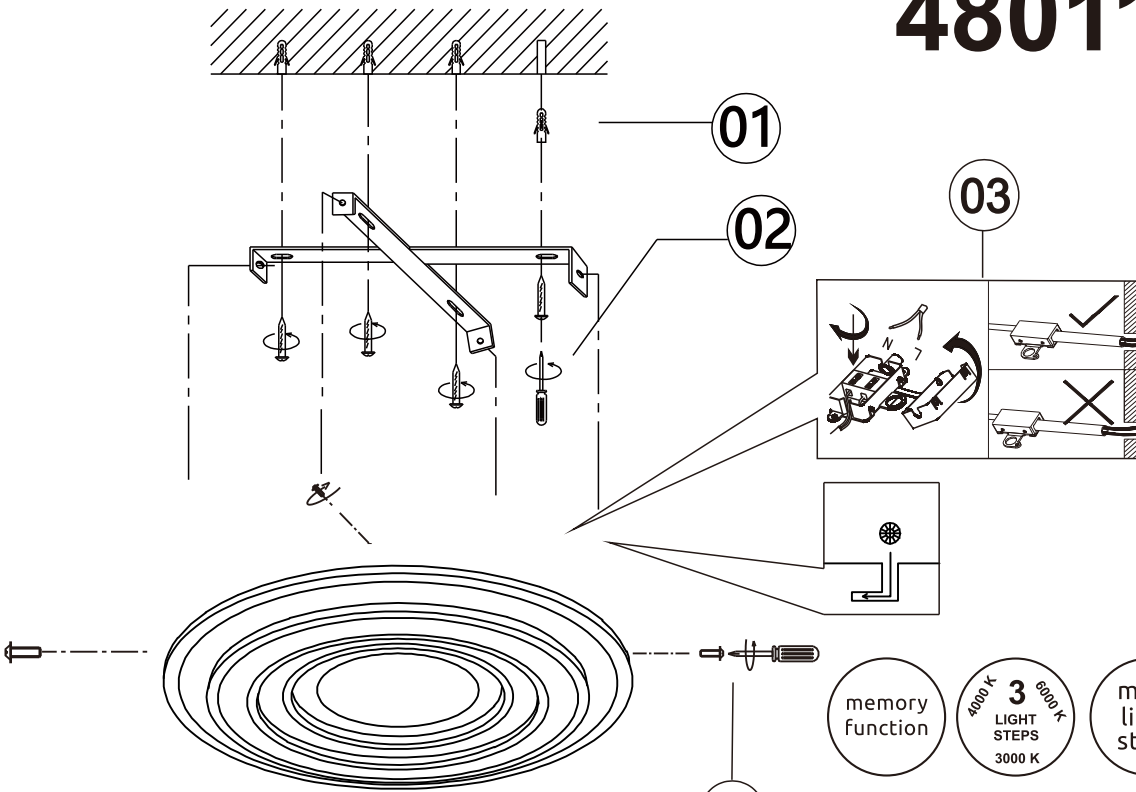

## 48011-46

- memory function
- 4000 K - 3 LIGHT STEPS - 6000 K - 3000 K
- many light steps
- 3000 K - 6000 K
- night light
- colour fixing
- 320 lm - 3200 lm output
- incl. remote control
- dimmable
- many steps