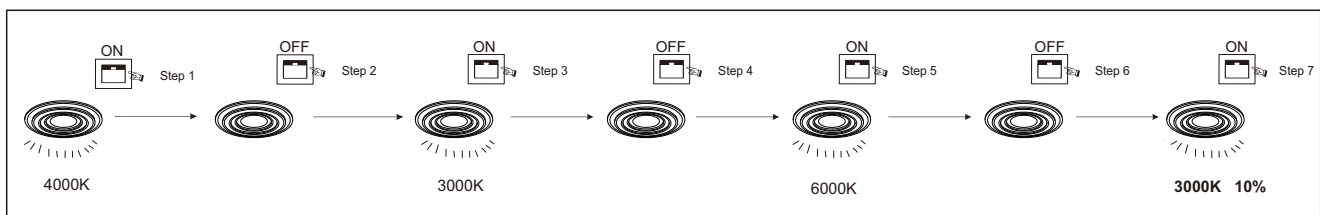

48011-46

- memory function
- 4000 K - 3 LIGHT STEPS - 6000 K - 3000 K
- many light steps
- 3000 K - 6000 K
- night light
- colour fixing
- 320 lm - 3200 lm output
- incl. remote control
- dimmable
- many steps

Frequency Bandwidth	Maximal radiation transmitting power
2403MHz-2476MHz	6dBm