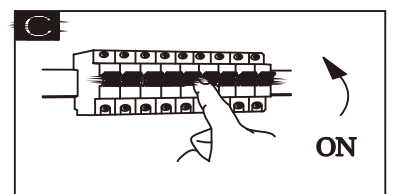

48011-46

- memory function
- 4000 K - 3 LIGHT STEPS - 6000 K - 3000 K
- many light steps
- 3000 K - 6000 K
- night light
- colour fixing
- 320 lm - 3200 lm output
- incl. remote control
- dimmable
- many steps

Frequency Bandwidth	Maximal radiation transmitting power
2403MHz-2476MHz	6dBm