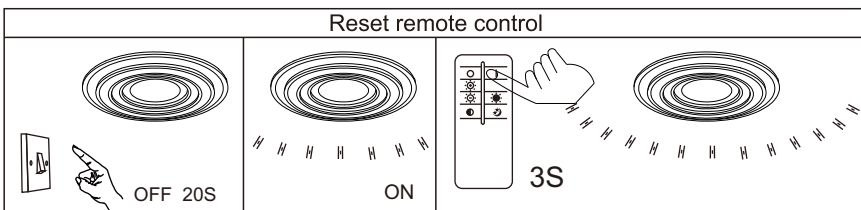

48011-46

- memory function
- 4000 K - 3 LIGHT STEPS - 6000 K - 3000 K
- many light steps
- 3000 K - 6000 K
- night light
- colour fixing
- 320 lm - 3200 lm output
- incl. remote control
- dimmable
- many steps

Frequency Bandwidth	Maximal radiation transmitting power
2403MHz-2476MHz	6dBm