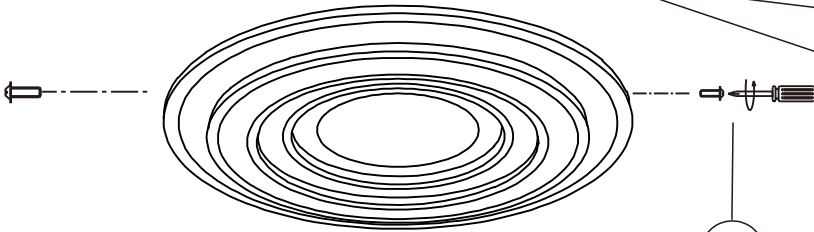

## 48011-46

- memory function
- 4000 K - 3 LIGHT STEPS - 6000 K - 3000 K
- many light steps
- 3000 K - 6000 K
- night light
- colour fixing
- 320 lm - 3200 lm output
- incl. remote control
- dimmable
- many steps